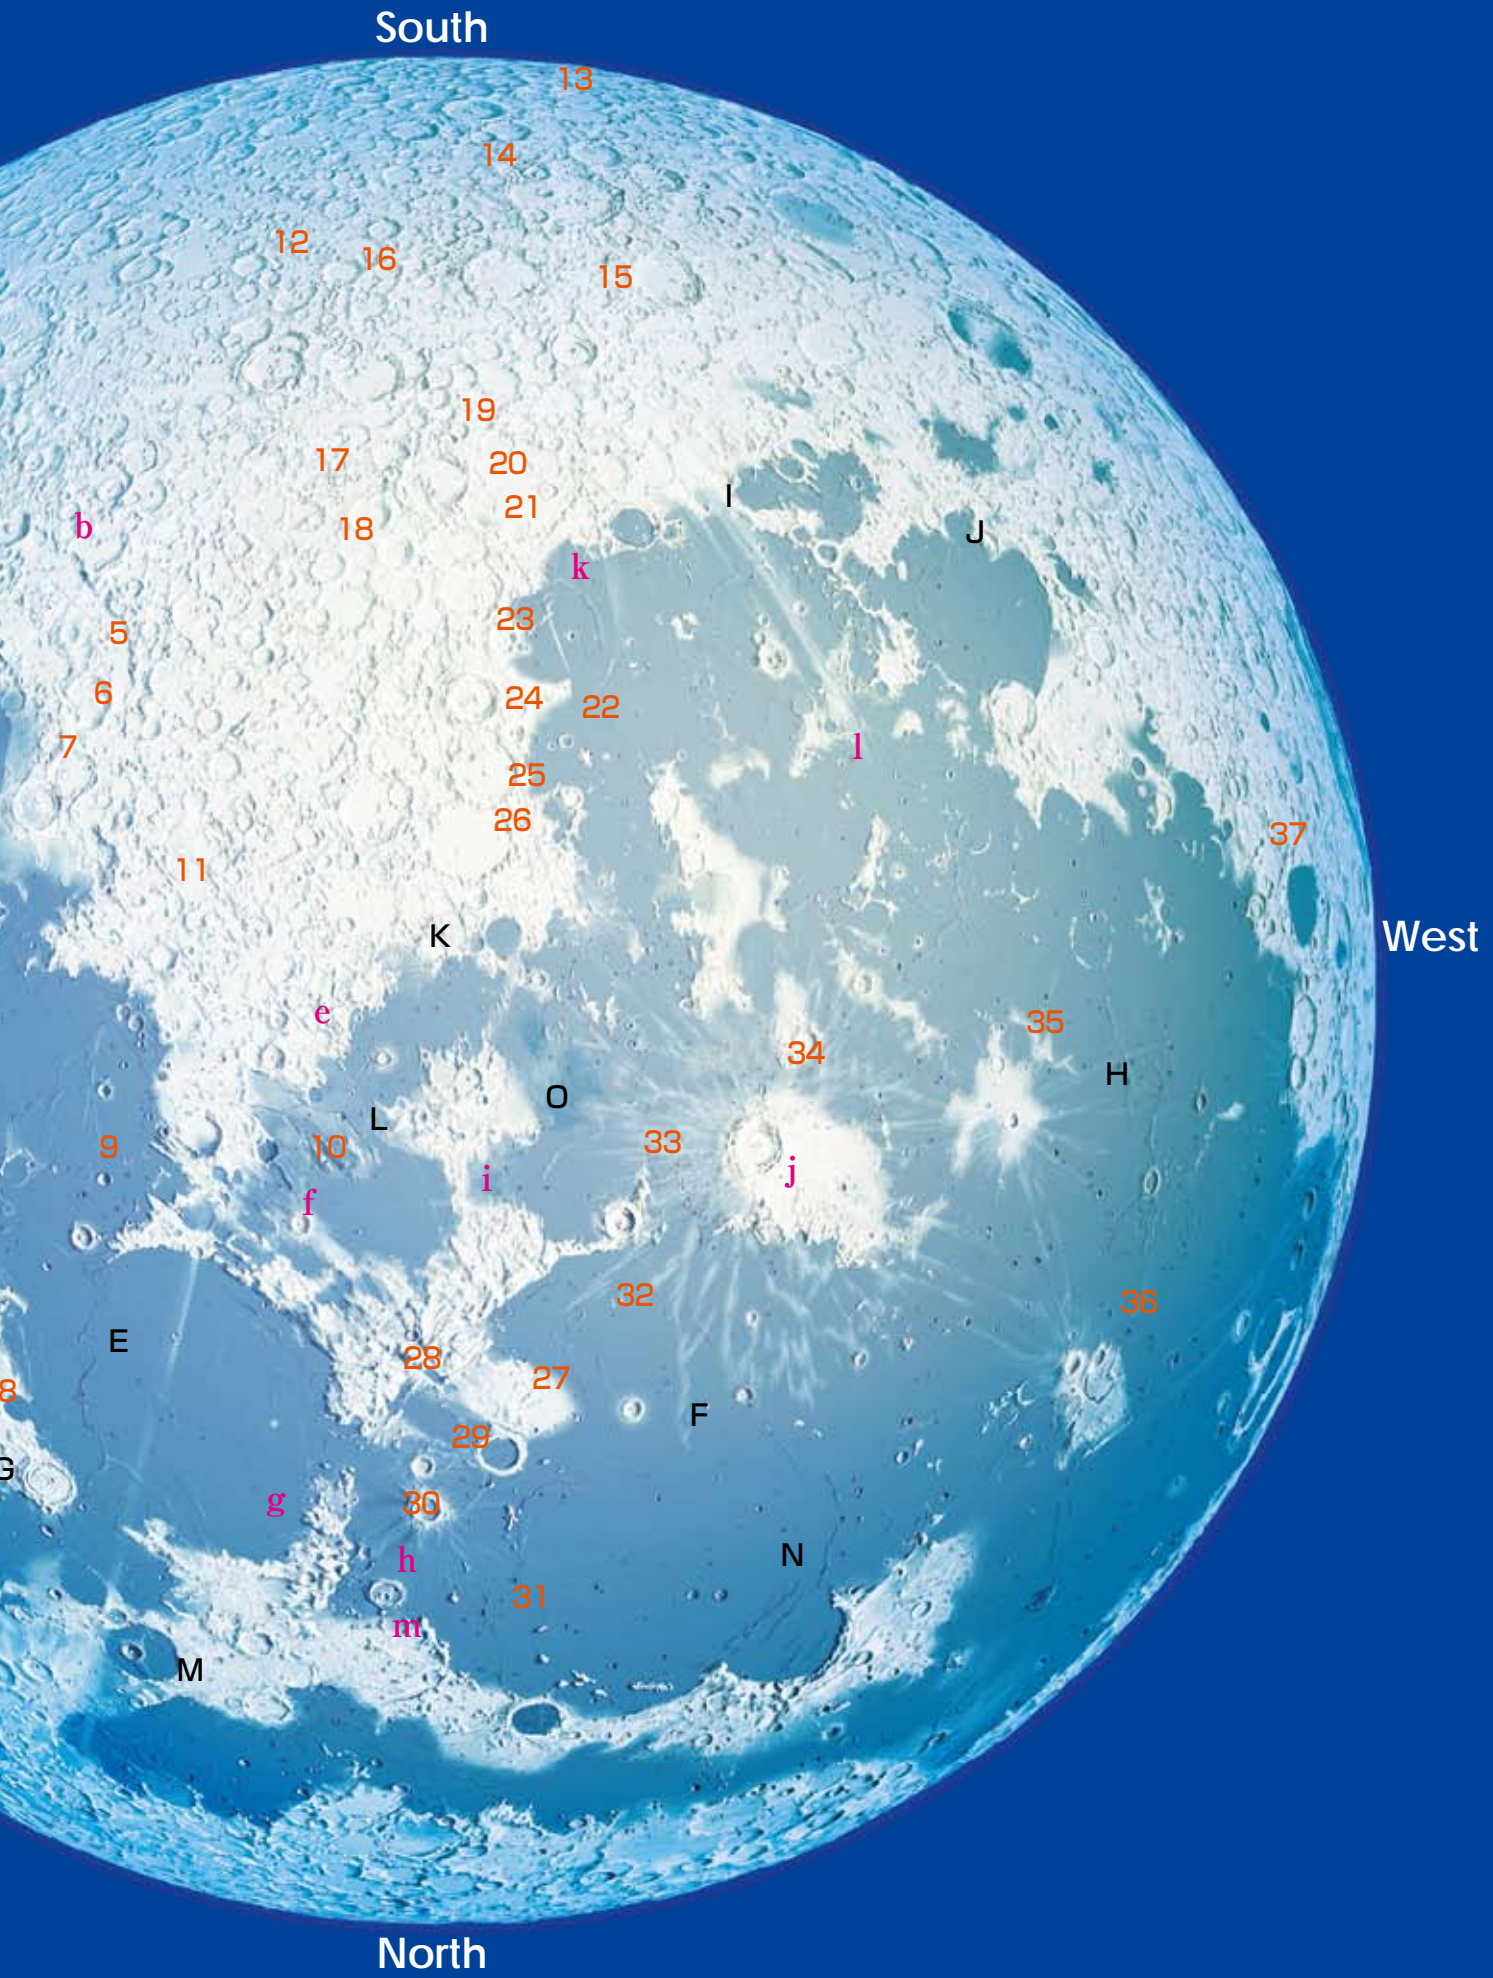

Moon Map

Sea • Lake • Bay

A Mare Crisium (Sea of Crises)	H Oceanus Procellarum (Ocean of Storms)
B Mare Fecunditatis (Sea of Fecundity)	I Mare Nubium (Sea of Clouds)
C Mare Nectaris (Sea of Nectar)	J Mare Humorum (Sea of Moisture)
D Mare Tranquillitatis (Sea of Tranquility)	K Bay of the center
E Mare Serenitatis (Sea of Serenity)	L Mare Vaporum (Sea of Vapors)
F Mare Imbrium (Sea of Rains)	M Sea of Cold
G Lake of Dreams	N Sinus Iridum (Bay of Rainbows)
	O Seething Bay

Mountains • Valleys

a Vallis Rheita	h Montes Alps
b Rupe Altai	i Montes Apenninus
c Montes Pyrenaeus	j Montes Carpathian
d Montes Taurus	k Rupes Recta
e Rima hyginus	l Montes Rhipaeus
f Montes Haemus	m Alpine Valley
g Caucasus Mountains	

Craters

1 Petavius	20 Regiomontanus
2 Langrenus	21 Purbach
3 Macrobius	22 Davy
4 Fracastorius	23 Arzachel
5 Catharina	24 Alphonsus
6 Cyrillus	25 Ptolemaeus
7 Theophilus	26 Herschel
8 Posidonius	27 archimedes
9 Plinius	28 Autolycus
10 Manilius	29 Aristillus
11 Delambre	30 Cassini
12 Maurolycus	31 Plato
13 Clavius	32 Timocharis
14 Maginus	33 Eratosthenês
15 Tycho	34 Copernicus
16 Stofker	35 Kepler
17 Aliacensis	36 Aristarchus
18 Werner	37 Grimaldi
19 Walter	

East

South

West

North